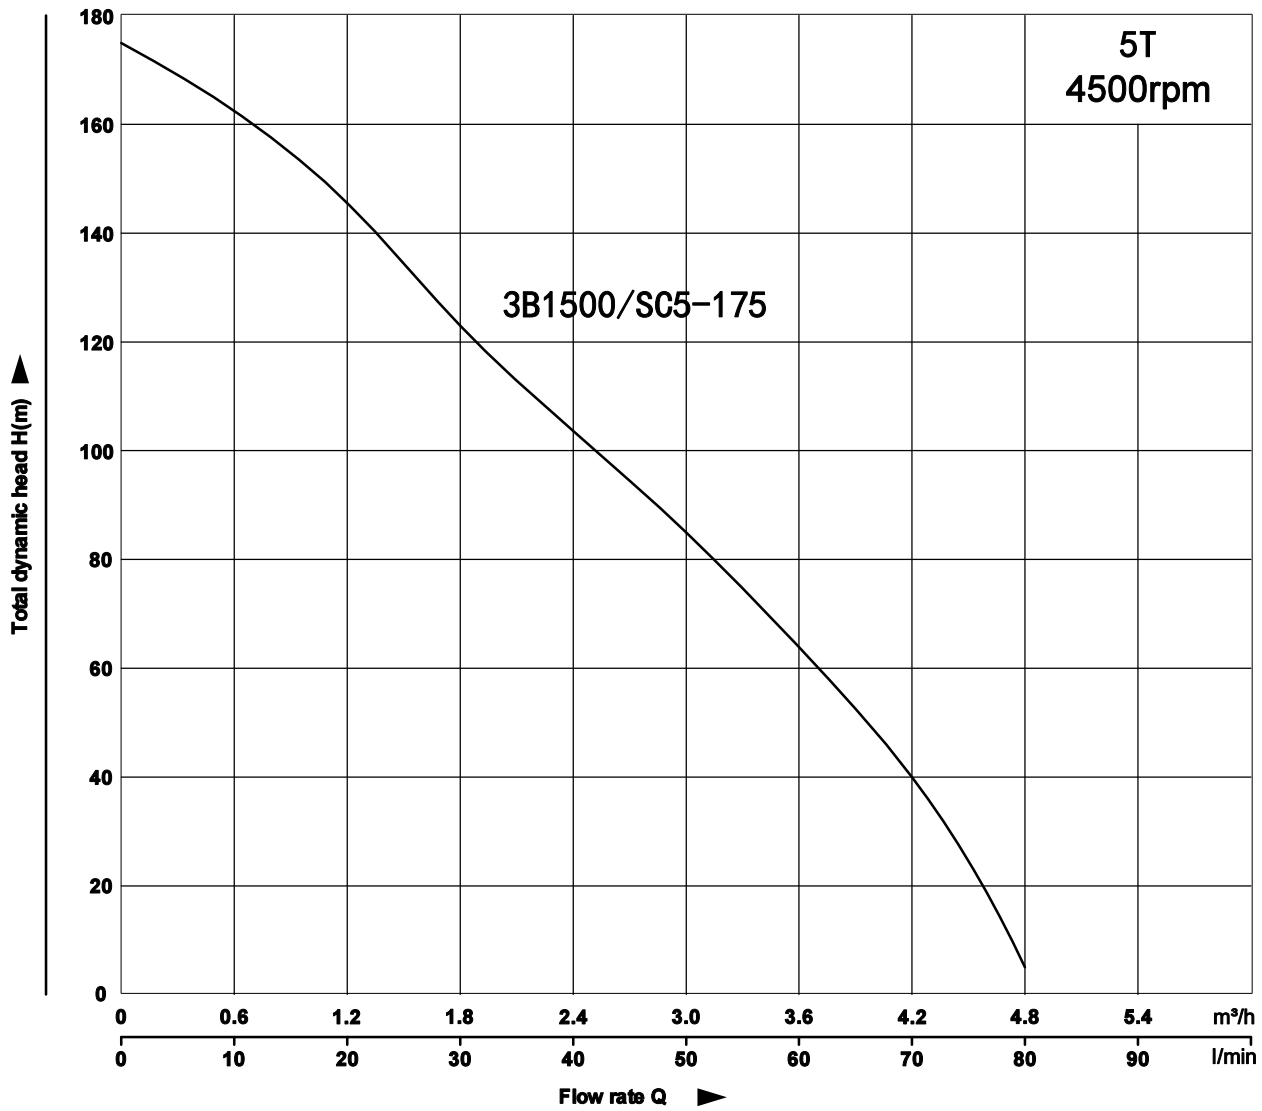

3" AC/DC STAINLESS STEEL IMPELLER SOLAR WATER PUMP

3B1500/SC5-175

Q	m³/h	0	1.2	1.8	2.4	3.0	3.6	4.2	4.8
	L/min	0	20	30	40	50	60	70	80
	US.GPM	0	5.3	7.9	10.6	13.2	15.9	18.5	21.1
H	m	175	152	123	102	85	67	48	5